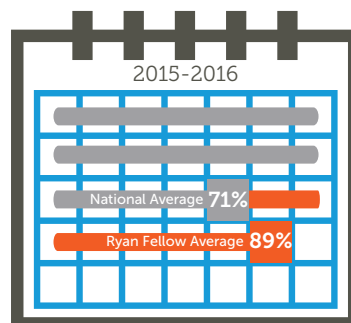

In 2016, 30 Ryan Fellow Principals trained by Accelerate Institute impacted: **9,392 students** in just one year

**10-Year Impact**  
**31,344 students**

**Accelerator principals lead a variety of schools**

## ACADEMIC IMPACT

With Accelerator training...

**Accelerator Principals brought students to grade level**

Students at schools led by Ryan Fellows

**GREW FASTER**

than their peers

## RETENTION

Ryan Fellows were

**18% MORE LIKELY**

to remain at their school than the average first-year charter school principal

Goldring et al (2016)