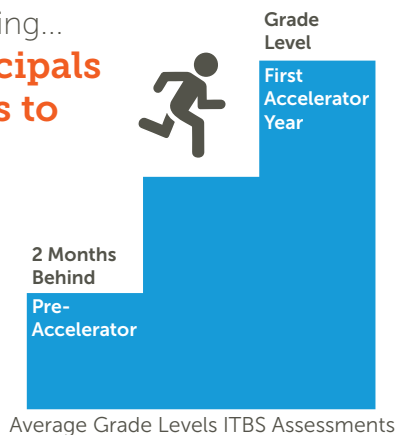

In 2016, 30 Ryan Fellow Principals trained by Accelerate Institute impacted: **9,392 students** in just one year

**10-Year Impact**  
**31,344 students**

**Accelerator principals lead a variety of schools**

## ACADEMIC IMPACT

With Accelerator training...

**Accelerator Principals brought students to grade level**

Students at schools led by Ryan Fellows

**GREW FASTER**

than their peers